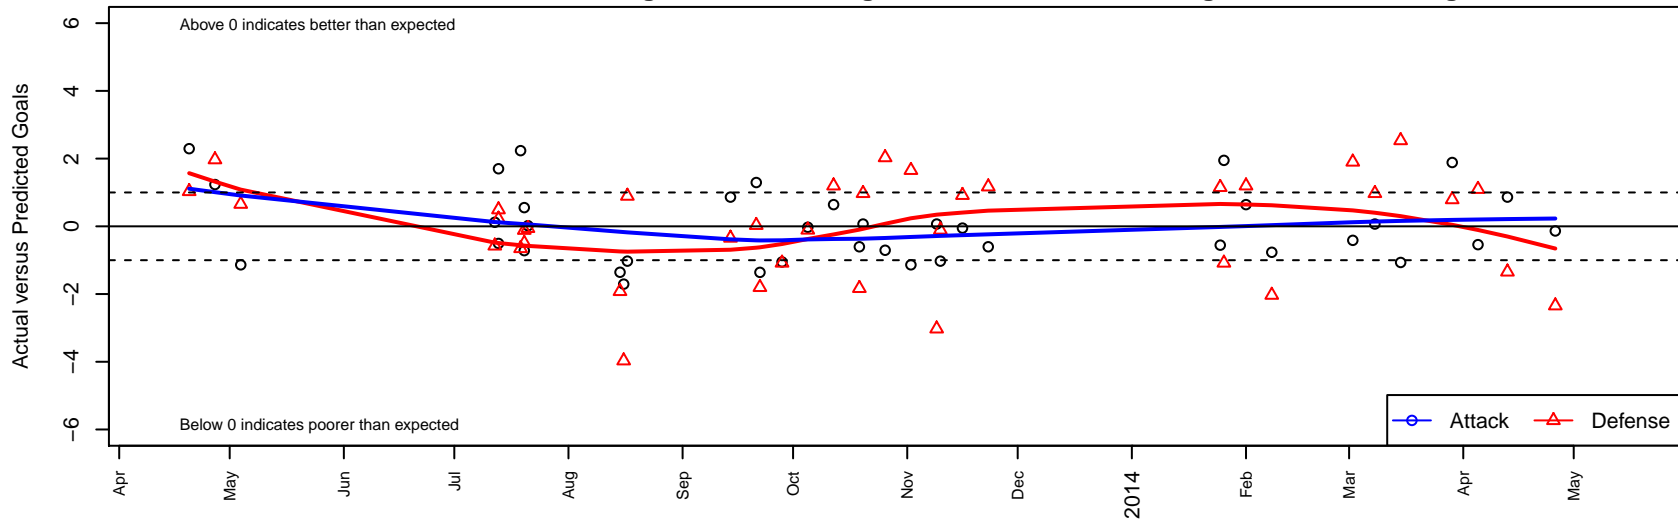

FWFC Blue B99

Federal Way FC
 Federal Way, WA
 B99 total strength=1308
 attack=7.19 defense=4.72
 fall league = RCL B99 Div 2, Spr RCL B99 Div :
 alt names used:
 FWFC Blue B99
 FWFC BLUE (WA)
 FWFC B99 Blue
 FWFC Blue
 FWFC Blue [B99]
 FEDERAL WAY FC FWFC B99 BLUE (WA)
 FWFC B99 Blue (A)

Venues played:
 Challenger Div 1 Cup U13
 Seattle Cup BU14
 Beaverton Cup BU14 Gold
 Bigfoot Gold U14
 RCL B99 Div 2
 Spr RCL B99 Div 2
 Challenge Cup B99 Division 1 – Challenge 1

FWFC Blue B99
 Dots are actual minus expected GF (blue circles) and GA (red triangles).
 Blue line is smoothed change in attack strength. Red is smoothed change in defense strength.